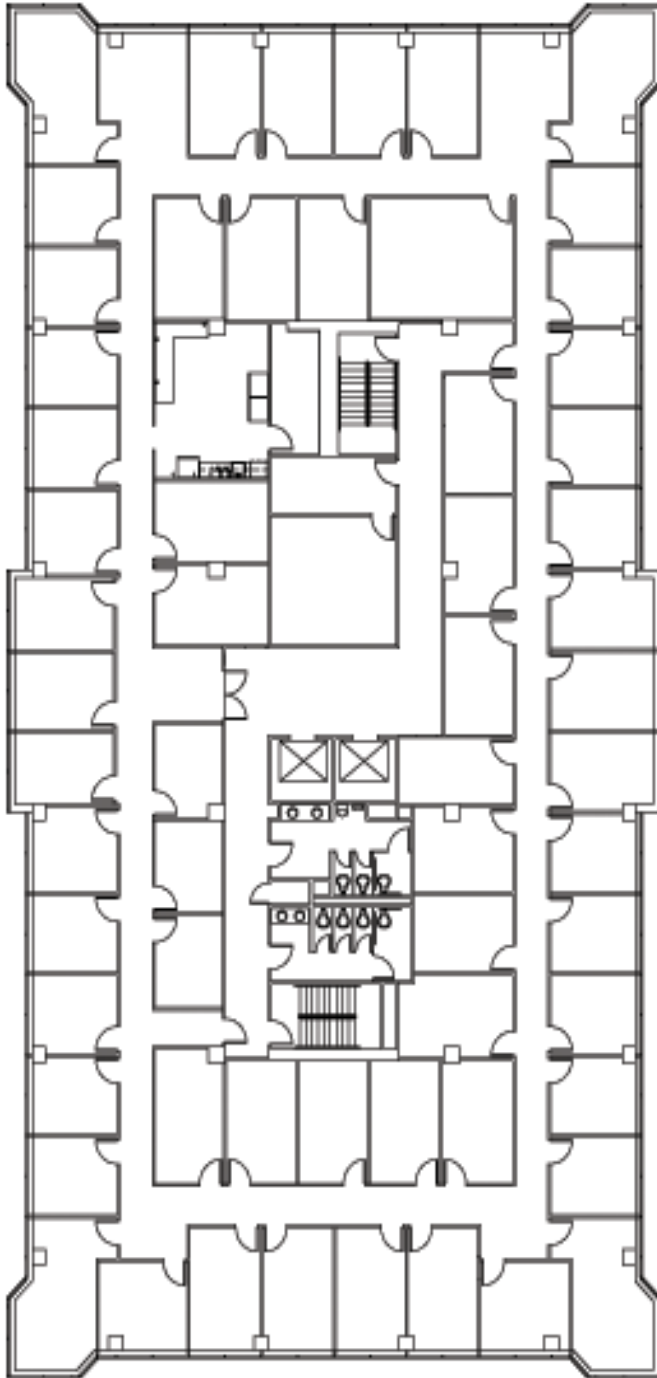

# Arboretum Plaza Two

**SIXTH FLOOR  
SUITE 600  
14,441 SF NRA**