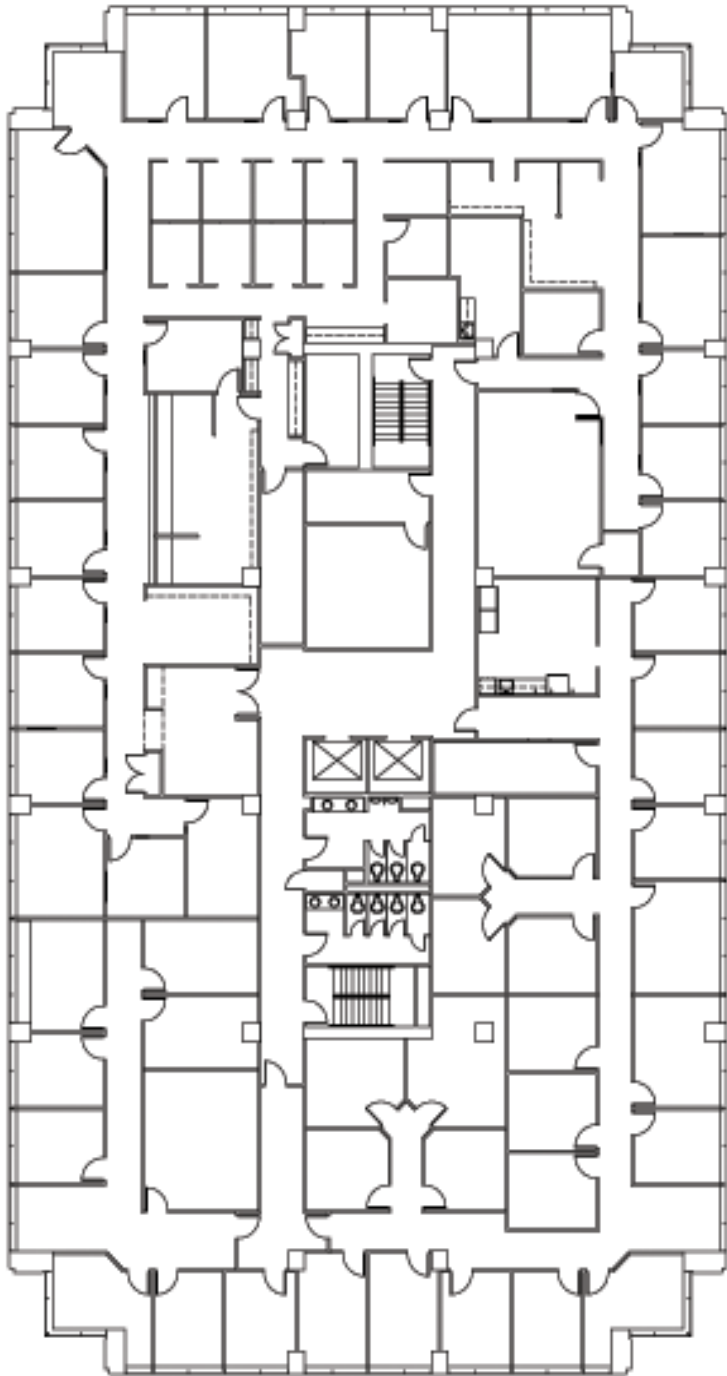

Arboretum Plaza Two

**FIFTH FLOOR
SUITE 500
17,609 SF NRA**