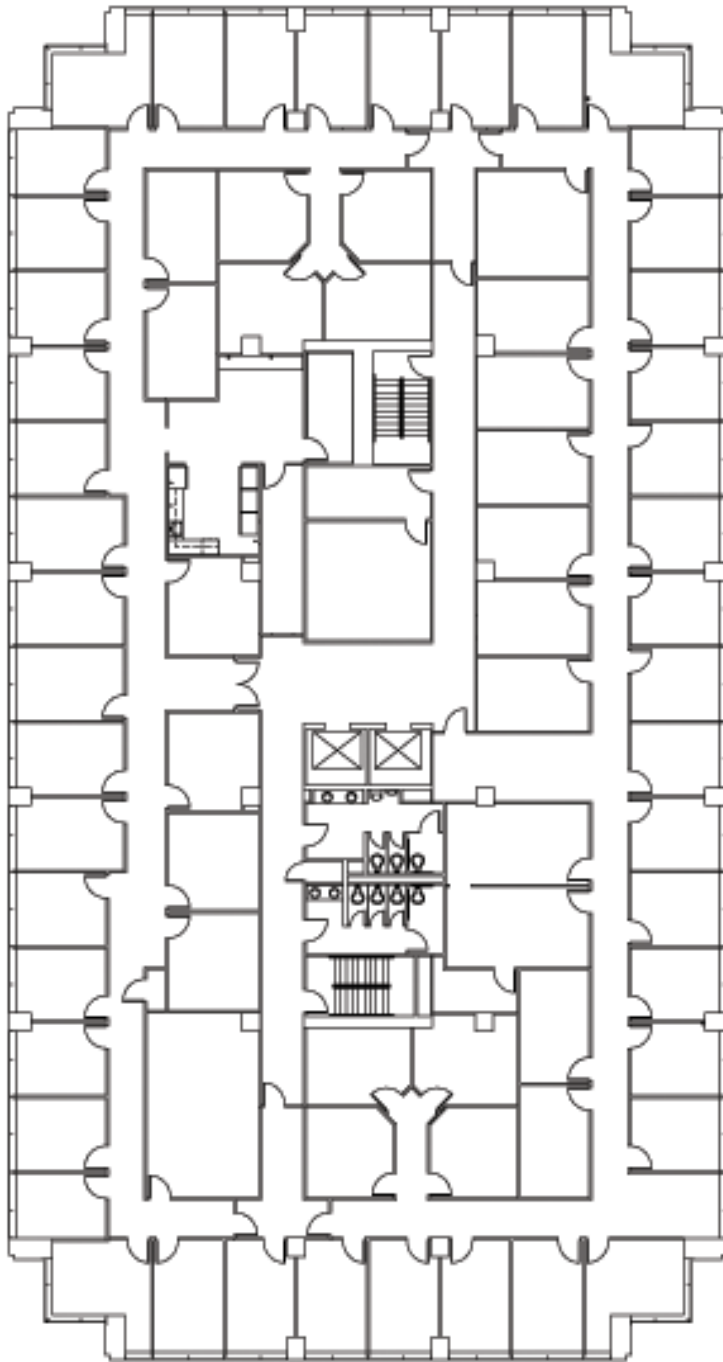

Arboretum Plaza Two

**FOURTH FLOOR
SUITE 400
17,748 SF NRA**