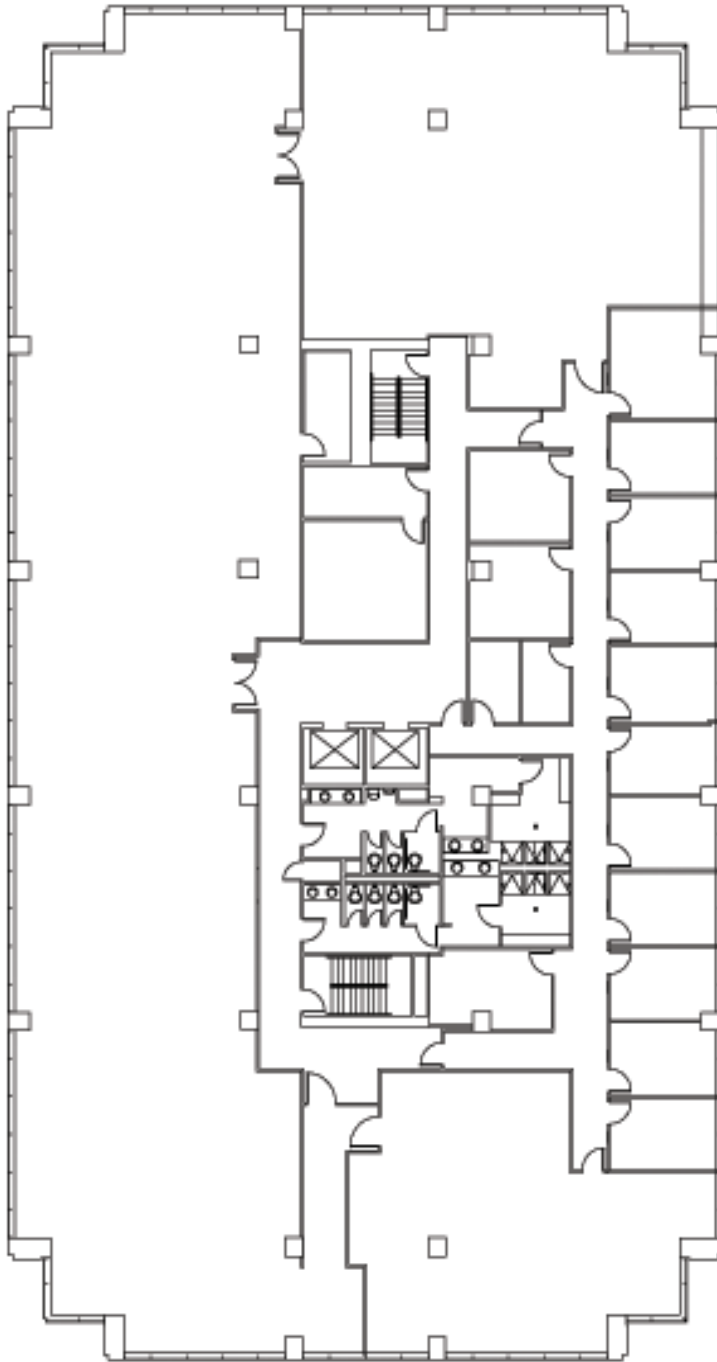

# Arboretum Plaza Two

**SECOND FLOOR  
SUITE 200  
17,748 SF NRA**